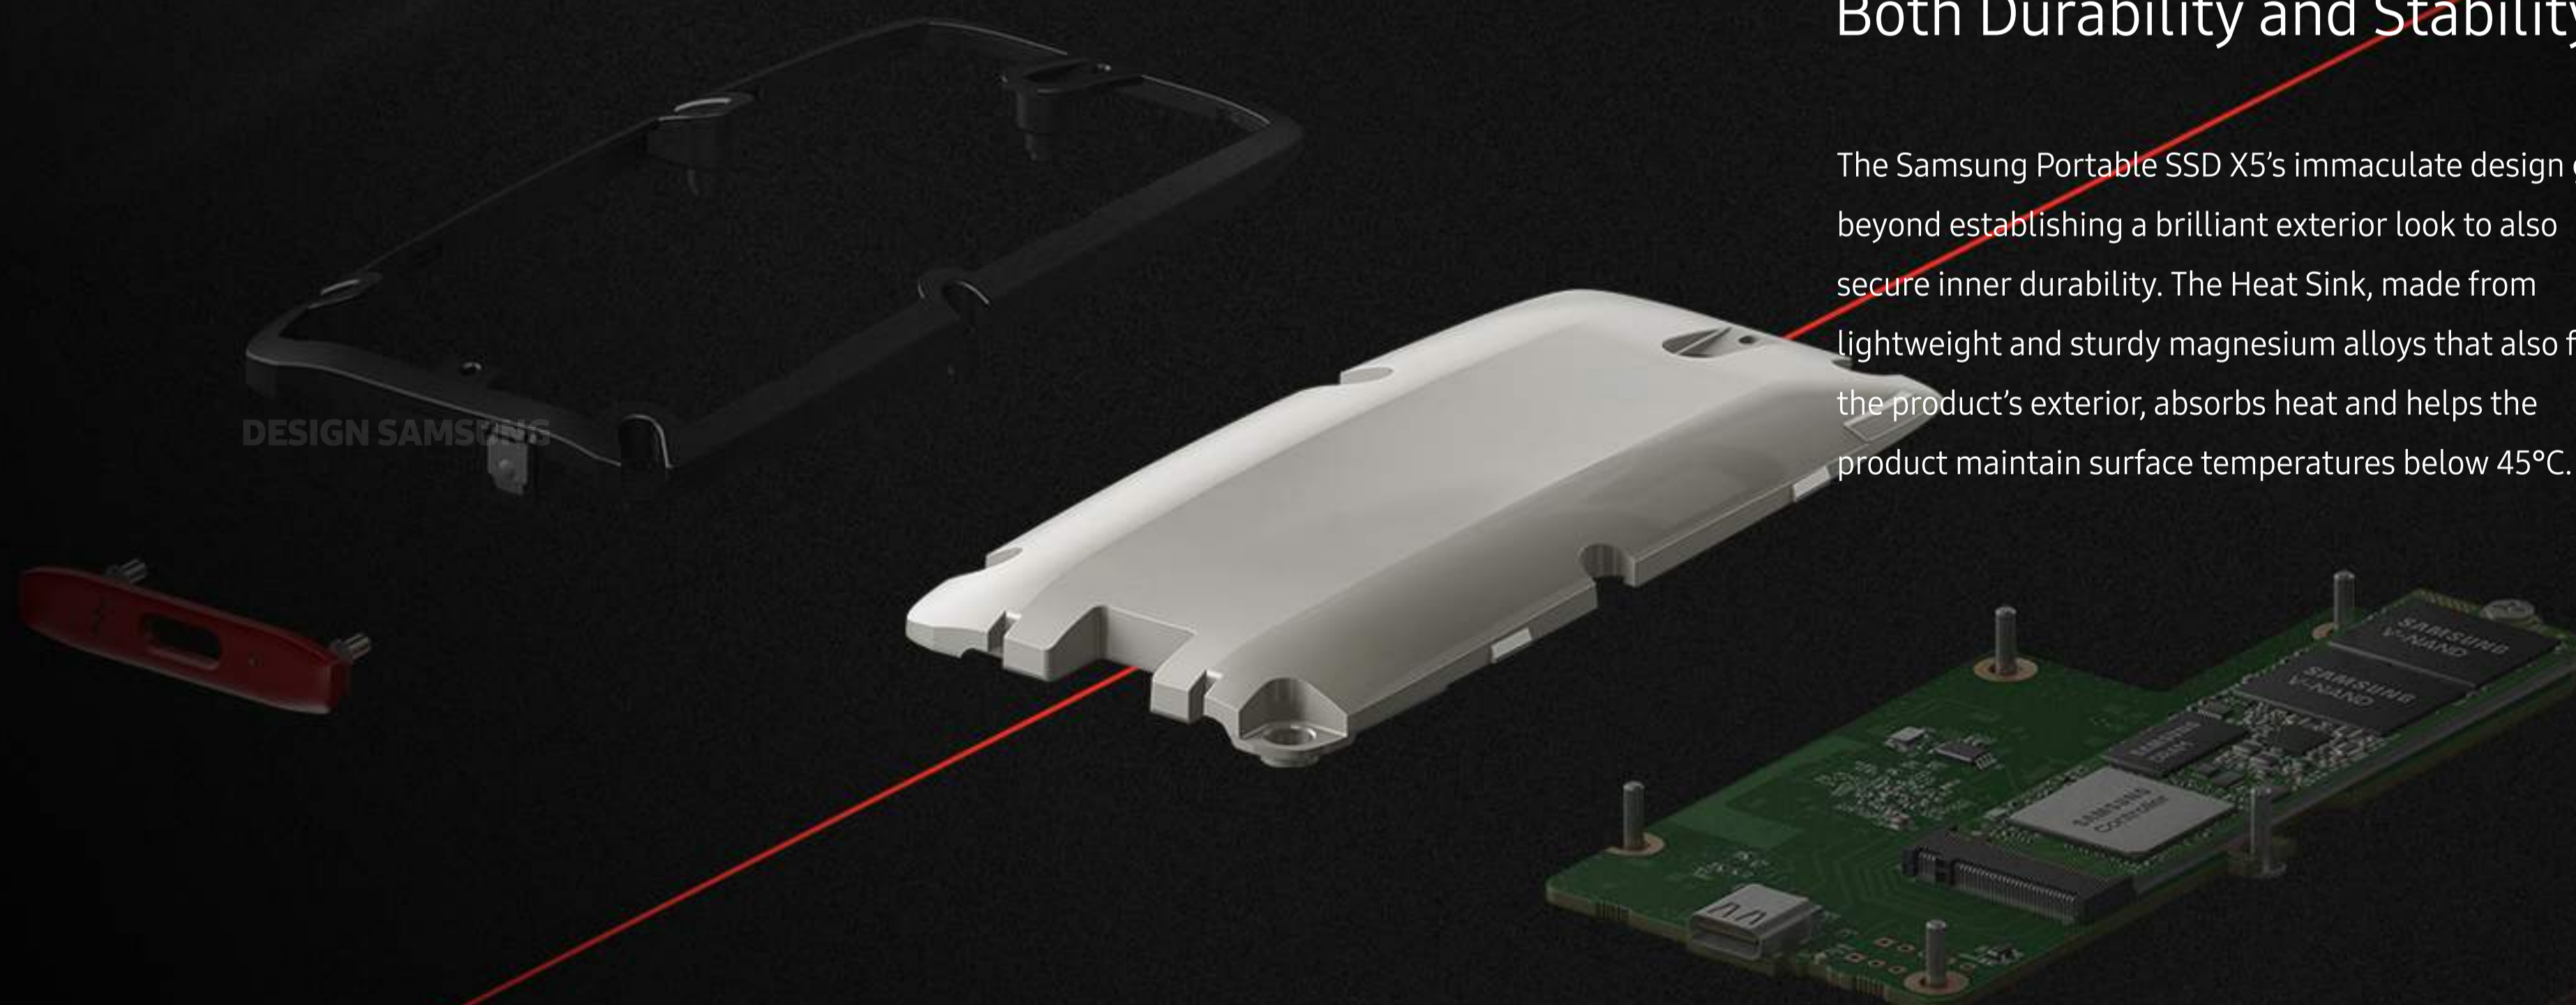

A Design Achieved through Countless Refinement and Challenges

The supercar-inspired design of the Samsung Portable SSD X5 is completed by the efforts and sacrifices of numerous designers. The Samsung Portable SSD X5's design is a valuable result of a myriad of mock-ups and experiments that endlessly refined the details of color, material, form, and finish.

DESIGN SAMSUNG

An Agile Silhouette that Cuts through Air

The Samsung Portable SSD X5's silhouette wholly embraces the typical swiftness and flexibility of a supercar. The streamlined form of its sides creates an impression of slicing through air. The nimble upper lines and voluminous lower lines harmonize with one another to provide a comfortable grip when held in a hand or establish a dynamic presence when staying still.

DESIGN SAMSUNG

The Smooth and Sensational Aesthetics of Curves

Sensational curvatures that cross over the entire surface of the product inherit the sentiments of an elegantly lowering bonnet. The inspiration from a supercar's source of power, its engine room, has been instilled in the Signature Shape that completes the premium look that alludes to a supercar design.

DESIGN SAMSUNG

A Design that Secures Both Durability and Stability

The Samsung Portable SSD X5's immaculate design goes beyond establishing a brilliant exterior look to also secure inner durability. The Heat Sink, made from lightweight and sturdy magnesium alloys that also form the product's exterior, absorbs heat and helps the product maintain surface temperatures below 45°C.