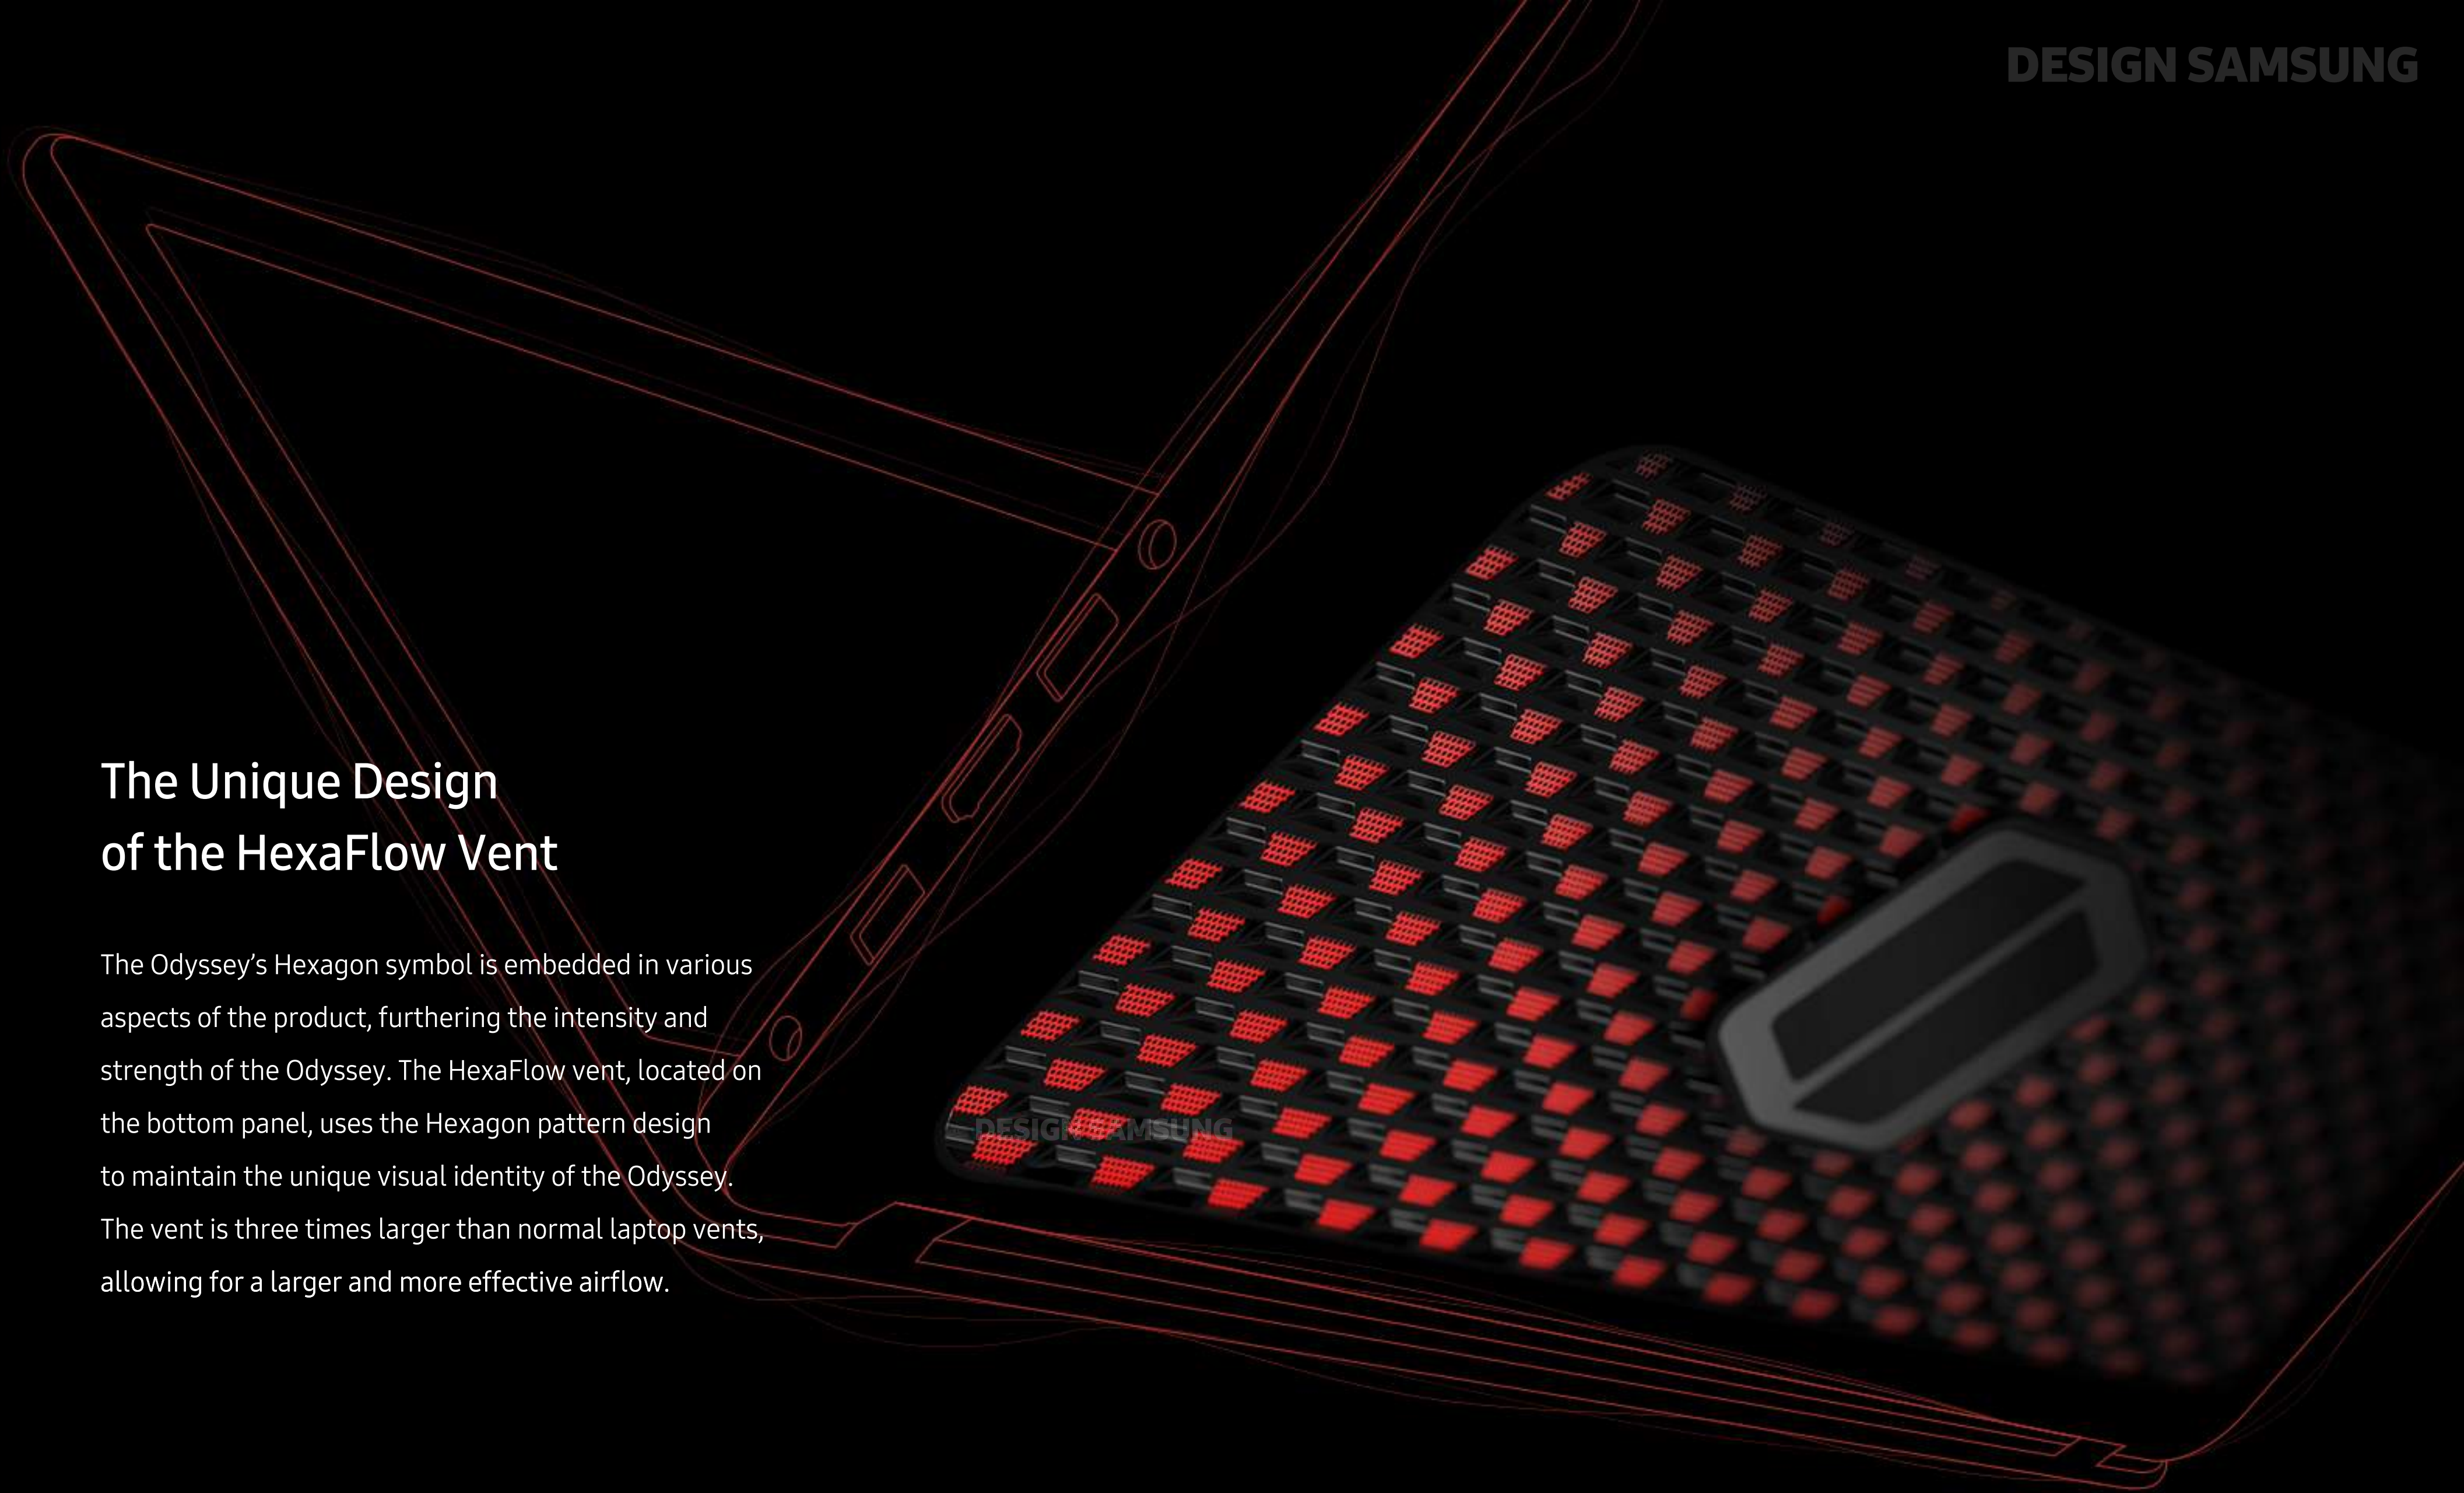

The Unique Design of the HexaFlow Vent

The Odyssey's Hexagon symbol is embedded in various aspects of the product, furthering the intensity and strength of the Odyssey. The HexaFlow vent, located on the bottom panel, uses the Hexagon pattern design to maintain the unique visual identity of the Odyssey. The vent is three times larger than normal laptop vents, allowing for a larger and more effective airflow.