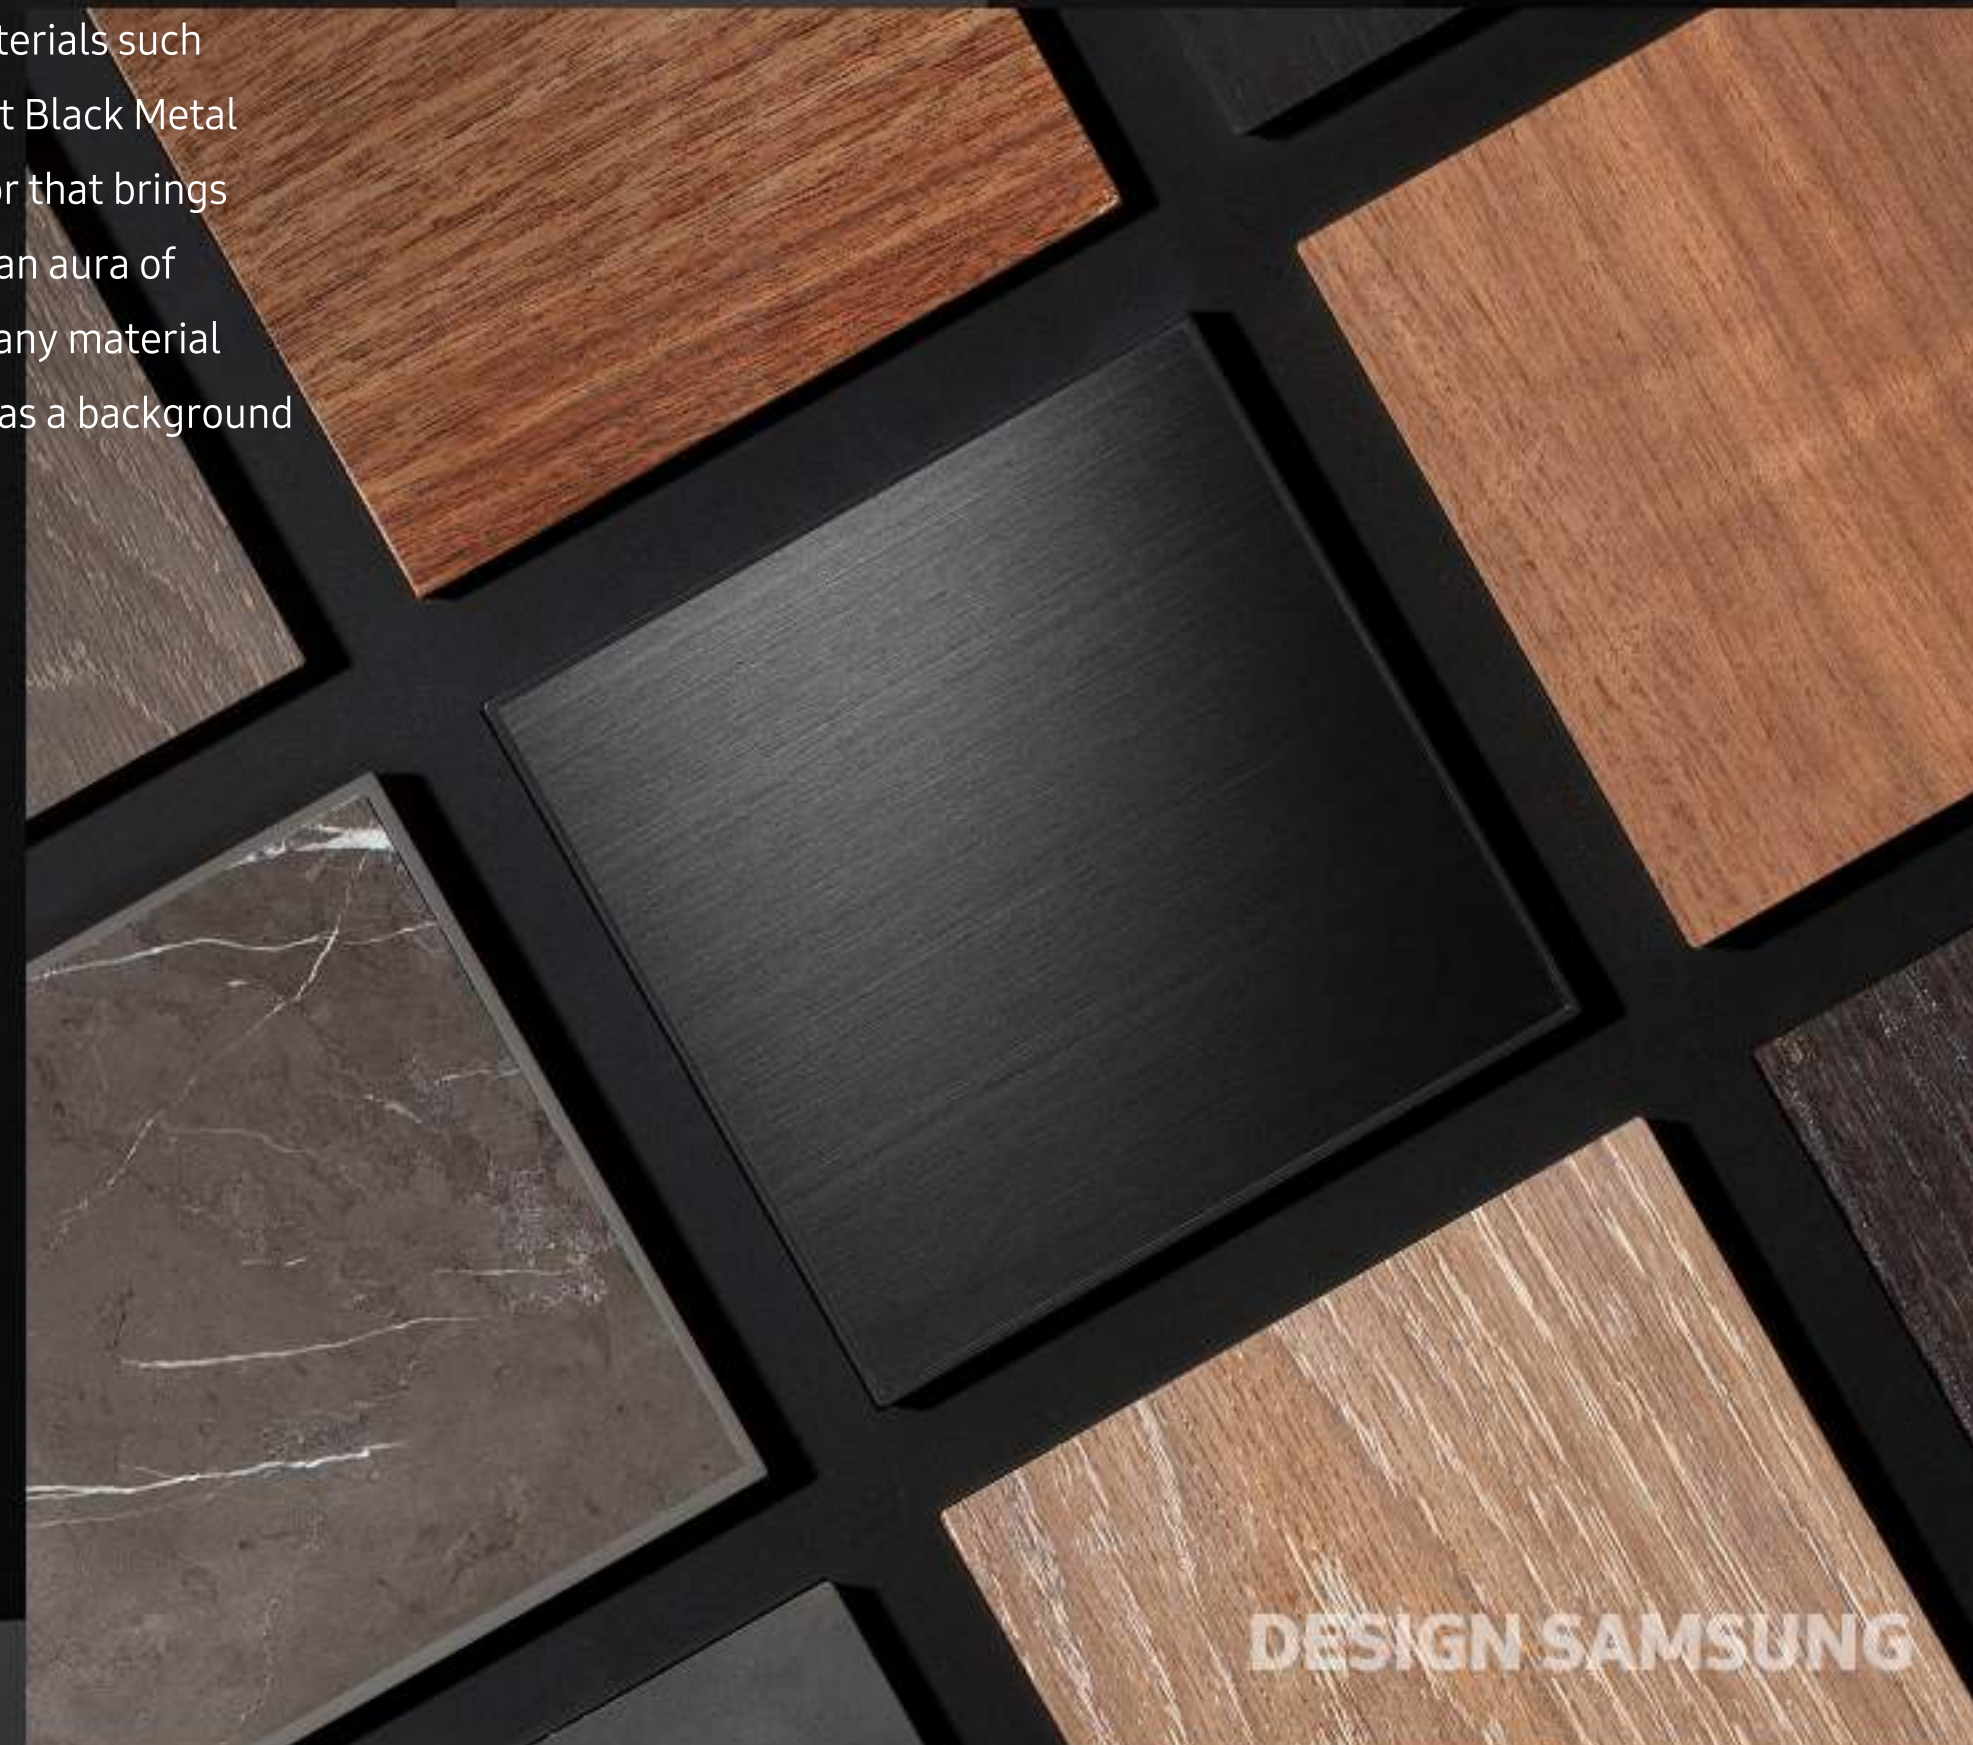

Interior Mood Proposed by an Amiable Color, Black

The kitchen is a space that contains many different materials such as wood, marble, glass, fabric, and more. We hoped that Black Metal would embrace these materials and serve as a mediator that brings balance to the different elements. Black Metal exudes an aura of warmth and frigidity at the same time, and can accept any material without resistance. It dissolves into the space and acts as a background and pivotal point for the kitchen.